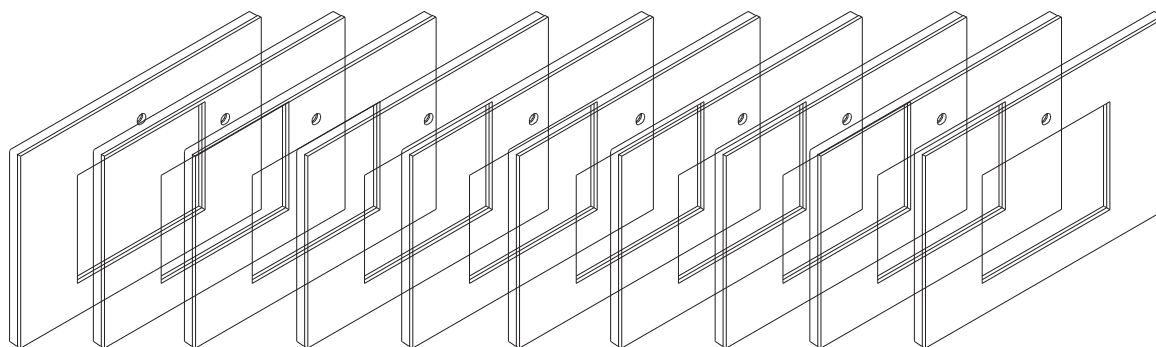

Ref. FM.XXX

FRAME DIMENSIONS

INSTALLATION

RANGE OF COLOURS

Ref.	Description
FM.000	Black
FM.001	Satin silver
FM.002	Anthracite GE
FM.003	Silver
FM.004	Black metallic shiny

Ref.	Description
FM.005	Blue metallic shiny
FM.006	White pearl shiny
FM.007	Blue metallic shiny
FM.008	Orange pearl shiny
FM.009	White