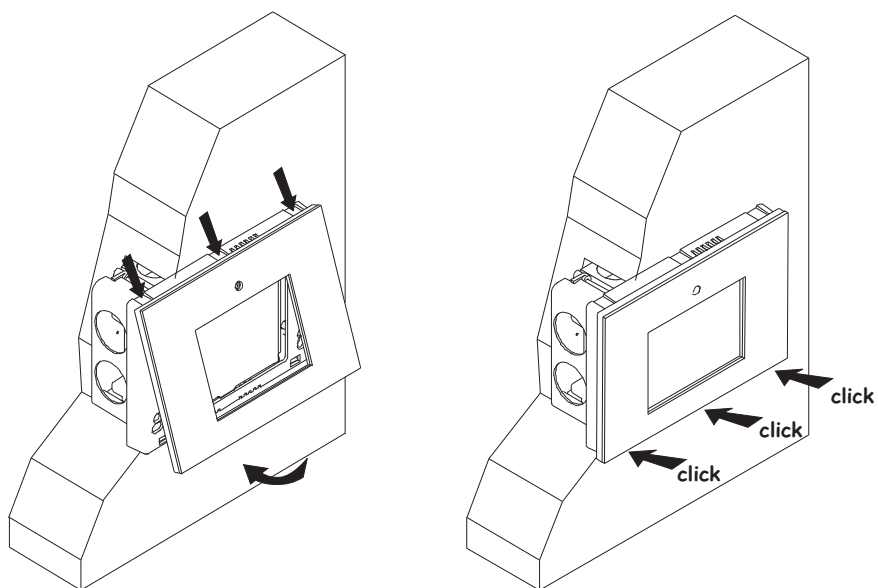

Ref. FM.XXX

FRAME DIMENSIONS

INSTALLATION

RANGE OF COLOURS

Ref.	Description
FM.000	Black
FM.001	Satin silver
FM.002	Anthracite GE
FM.003	Silver
FM.004	Black metallic shiny

Ref.	Description
FM.005	Blue metallic shiny
FM.006	White pearl shiny
FM.007	Blue metallic shiny
FM.008	Orange pearl shiny
FM.009	White