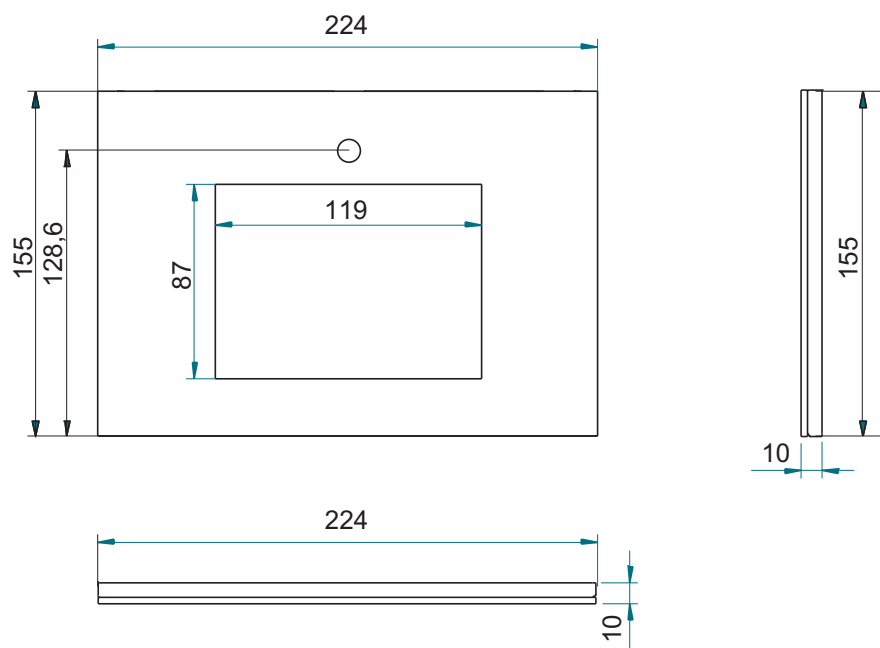

Ref. FM.XXX

FRAME DIMENSIONS

INSTALLATION

RANGE OF COLOURS

Ref.	Description
FM.000	Black
FM.001	Satin silver
FM.002	Anthracite GE
FM.003	Silver
FM.004	Black metallic shiny

Ref.	Description
FM.005	Blue metallic shiny
FM.006	White pearl shiny
FM.007	Blue metallic shiny
FM.008	Orange pearl shiny
FM.009	White