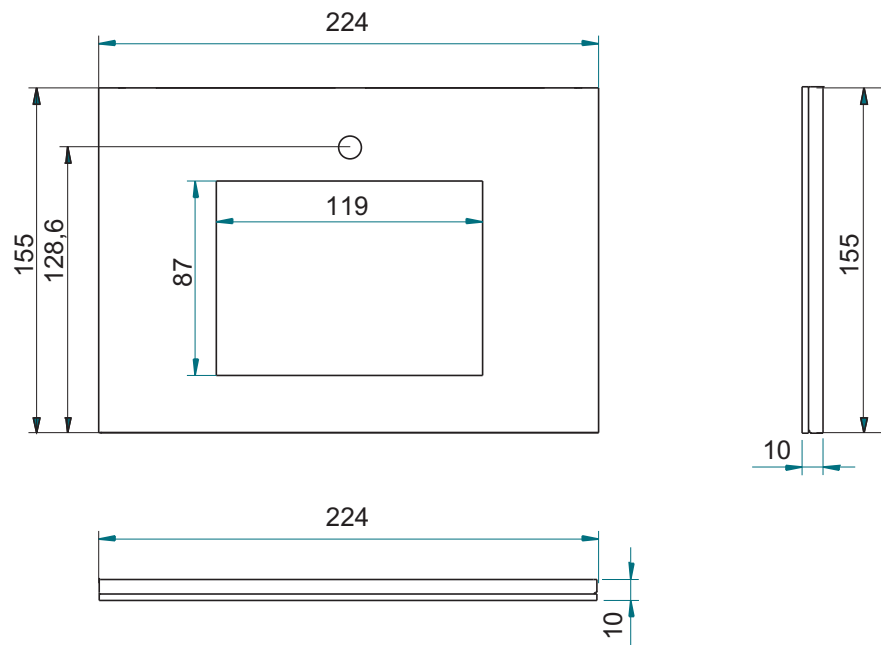

Ref. FG.XXX

FRAME DIMENSIONS

INSTALLATION

RANGE OF COLOURS

Ref.	Description
FG.101	Satin silver
FG.102	Anthracite GE
FG.103	Silver
FG.104	Black metallic shiny
FG.105	Blue metallic shiny

Ref.	Description
FG.106	White pearl shiny
FG.107	Red metallic shiny
FG.108	Orange pearl shiny
FG.109	White