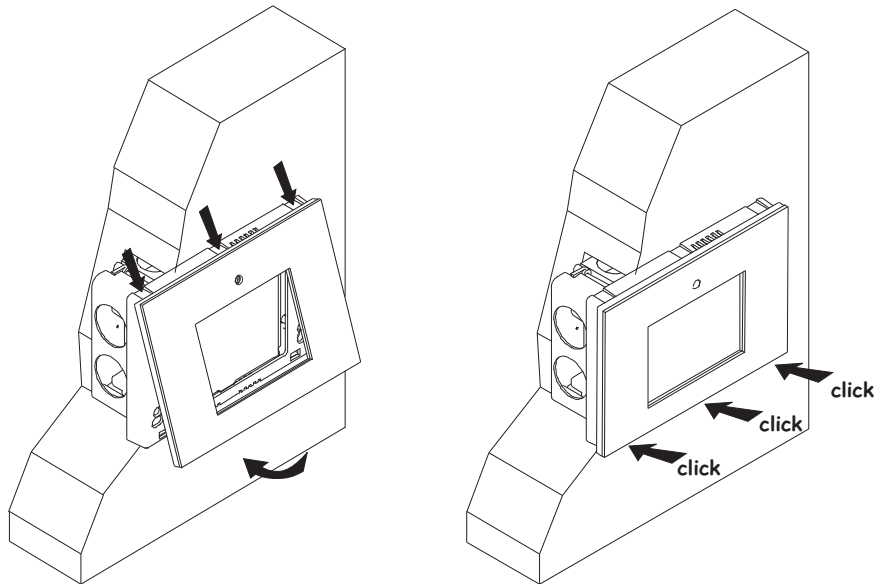

Ref. FG.XXX

FRAME DIMENSIONS

INSTALLATION

RANGE OF COLOURS

Ref.	Description
FG.101	Satin silver
FG.102	Anthracite GE
FG.103	Silver
FG.104	Black metallic shiny
FG.105	Blue metallic shiny

Ref.	Description
FG.106	White pearl shiny
FG.107	Red metallic shiny
FG.108	Orange pearl shiny
FG.109	White