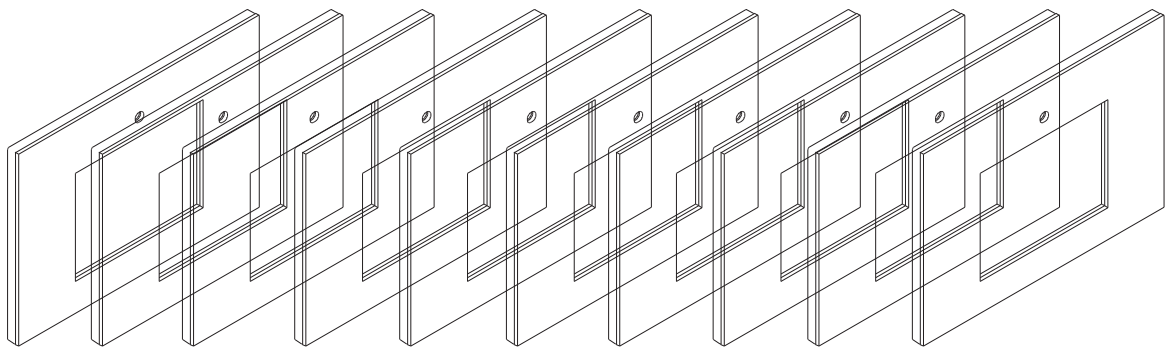

Ref. FG.XXX

FRAME DIMENSIONS

INSTALLATION

RANGE OF COLOURS

Ref.	Description
FG.101	Satin silver
FG.102	Anthracite GE
FG.103	Silver
FG.104	Black metallic shiny
FG.105	Blue metallic shiny

Ref.	Description
FG.106	White pearl shiny
FG.107	Red metallic shiny
FG.108	Orange pearl shiny
FG.109	White